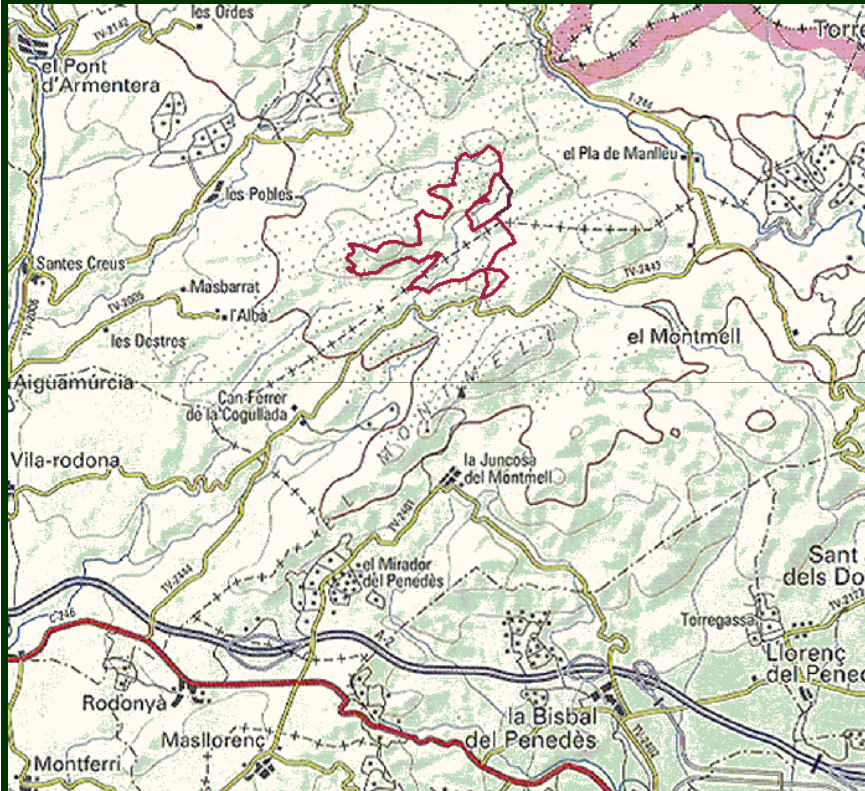

Fincas de LA MANLLEVA y LES TORRES

Aiguamúrcia y el Montmell, Baix Penedès y Alt Camp

113 ha